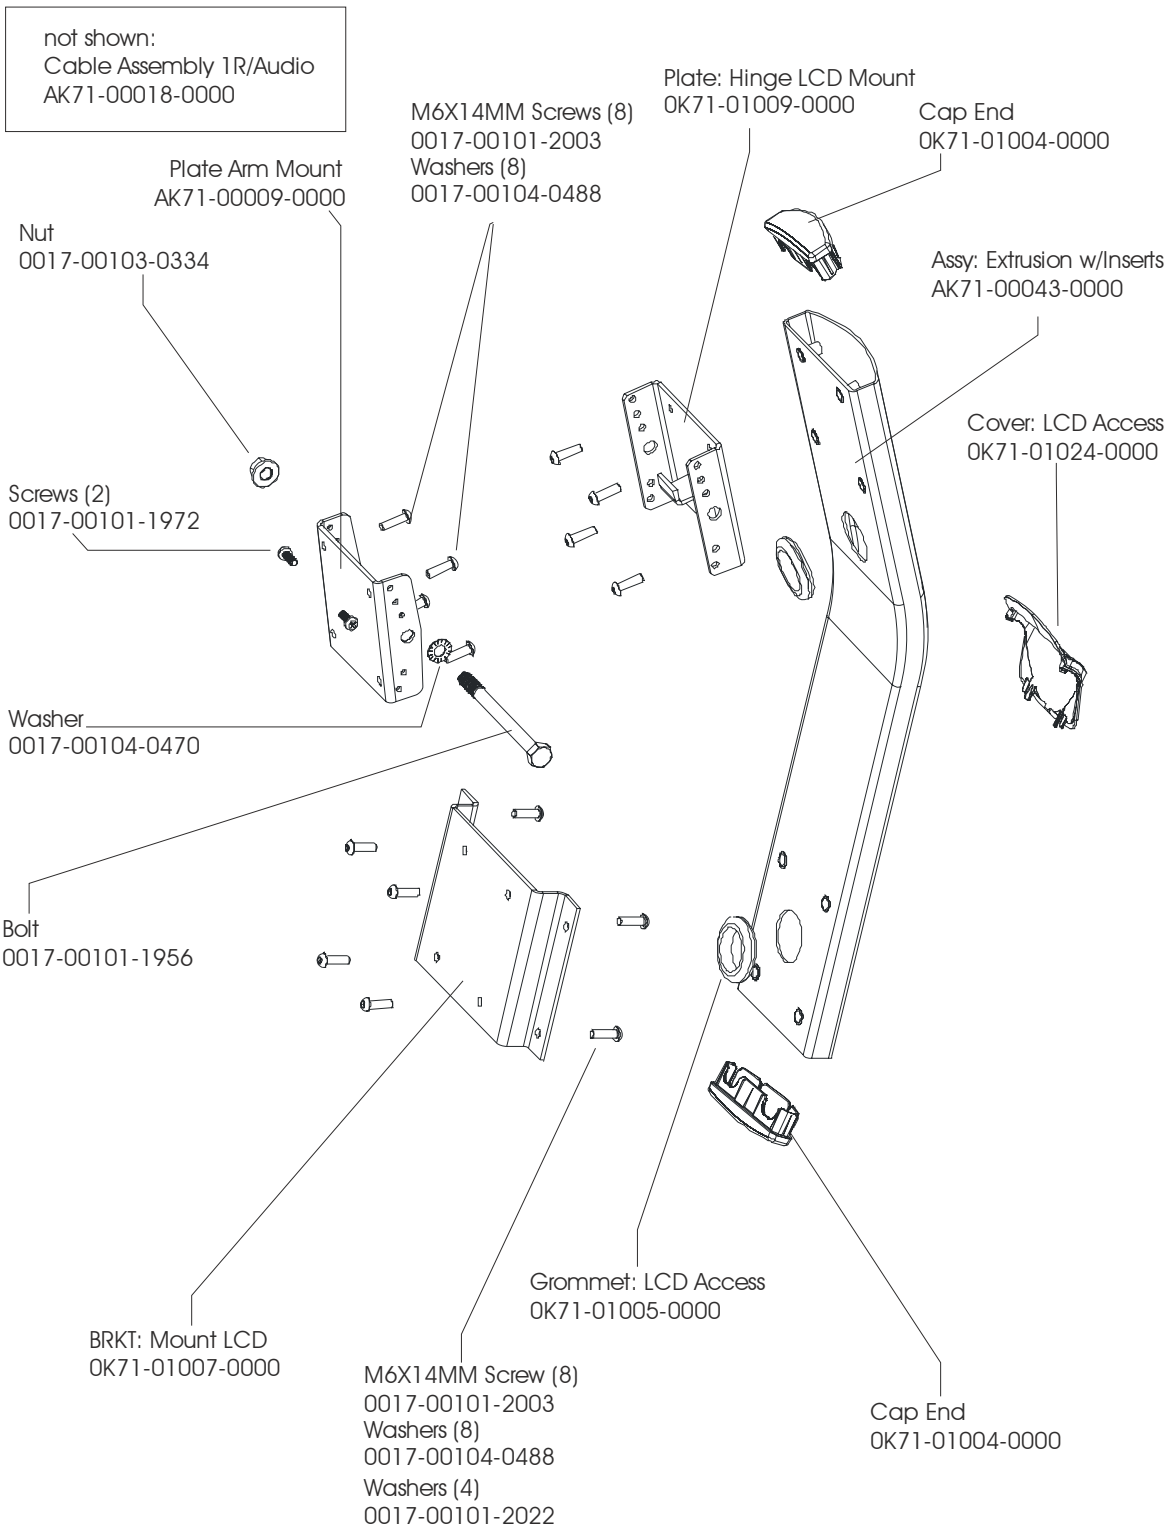

*The cable provides channel changing, audio, and video between the devices.

Remote Assembly Stealth Gray		
Type Of Cord	Complete Assembly (includes all parts)	
Straight	LF-TV-REMOTE	LIFE FITNESS EXTERNAL TV REMOTE CONTROL
Coiled	LF-TVSTND-REMOTE	LF EXTERNAL TV REMOTE CNTRL FOR TV STAND

AK71-00029-0000 Hardware Bag

LCD TV -04 ENTERTAINMENT SYSTEM
Mounting Hardware

LCD-0201-04: LCP100000 and up
LCD-0202-04: LCQ100000 and up

Adapter Bracket for 17" Attachable TV (KIT: ADAPTER; BRKT, GK71-00002-0001)
This kit is used to attach a 17" TV to a bracket that had a 12.1" TV attached.

LCD TV -04 ENTERTAINMENT SYSTEM
 Apollo and Gemini Mounting Hardware
 UNIVERSAL LCD BRACKET KIT

LCD-0201-04: LCP100000 and up
 LCD-0202-04: LCQ100000 and up

Hardware Bag AK71-00032-0000

LCD TV -04 ENTERTAINMENT SYSTEM
 Mounting Brackets and Hardware